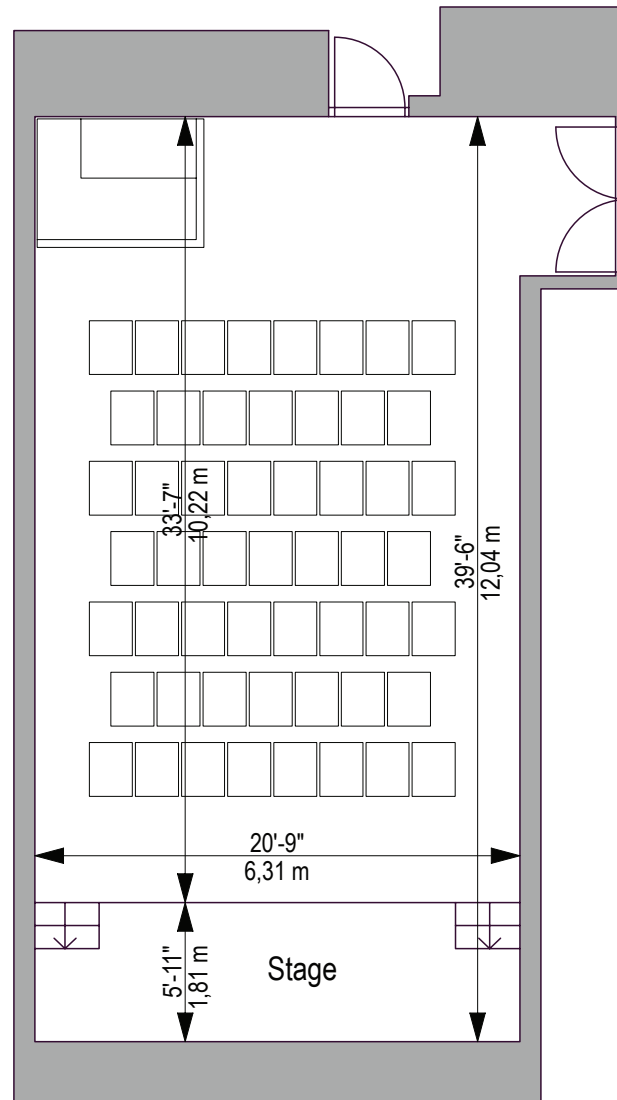

BBLA

BOHEMIAN BENEVOLENT
& LITERARY ASSOCIATION

FLOOR PLANS

BALLROOM | BALCONY | CINEMA | GALLERY | MULTI-FUNCTIONAL ROOM | LIBRARY | ROOF TERRACE

BALCONY

CAPACITY OF 20 PEOPLE

LOCATED ON THE FIFTH FLOOR

CINEMA

CAPACITY OF 60 PEOPLE
LOCATED ON THE FIRST FLOOR

GALLERY

LOCATED ON THE SECOND FLOOR

MULTI FUNCTIONAL ROOM & LIBRARY

CAPACITY OF 180 PEOPLE

LIBRARY CAPACITY OF 74 PEOPLE

LOCATED ON THE THIRD FLOOR

ROOF TERRACE

CAPACITY OF 74 PEOPLE
LOCATED ON THE ROOFTOP