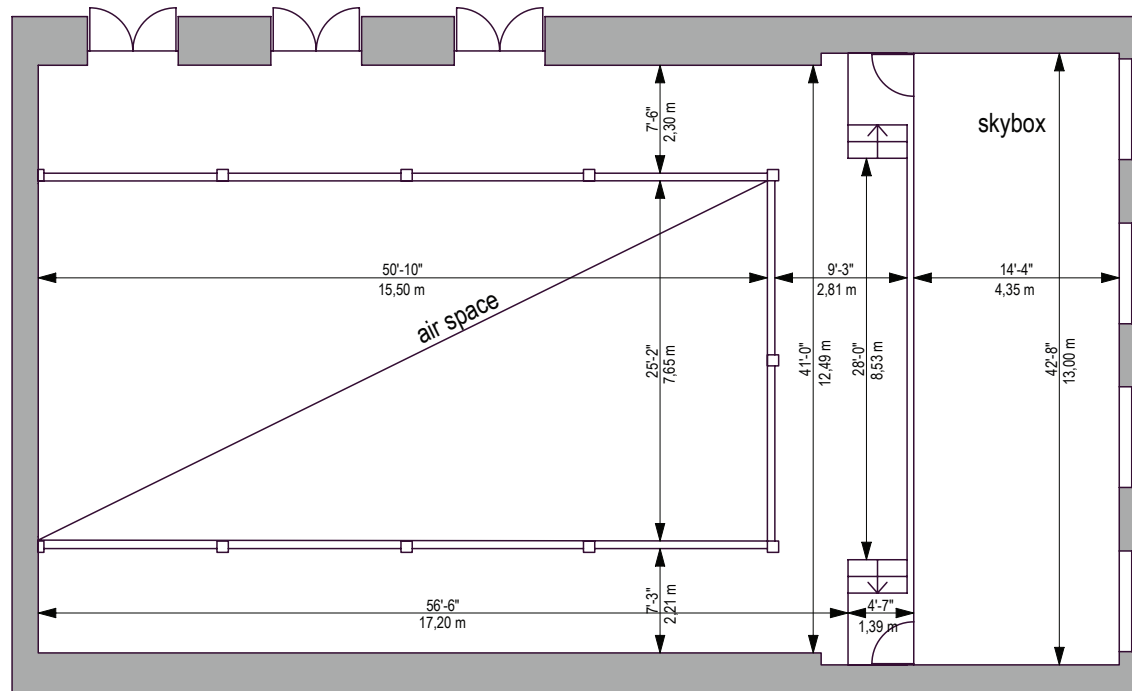

BBLA

BOHEMIAN BENEVOLENT
& LITERARY ASSOCIATION

FLOOR PLANS

BALLROOM | BALCONY | CINEMA | GALLERY | MULTI-FUNCTIONAL ROOM | LIBRARY | ROOF TERRACE

BALCONY

CAPACITY OF 20 PEOPLE

LOCATED ON THE FIFTH FLOOR

CINEMA

CAPACITY OF 60 PEOPLE
LOCATED ON THE FIRST FLOOR

GALLERY

LOCATED ON THE SECOND FLOOR

MULTI FUNCTIONAL ROOM & LIBRARY

CAPACITY OF 180 PEOPLE

LIBRARY CAPACITY OF 74 PEOPLE

LOCATED ON THE THIRD FLOOR

ROOF TERRACE

CAPACITY OF 74 PEOPLE
LOCATED ON THE ROOFTOP