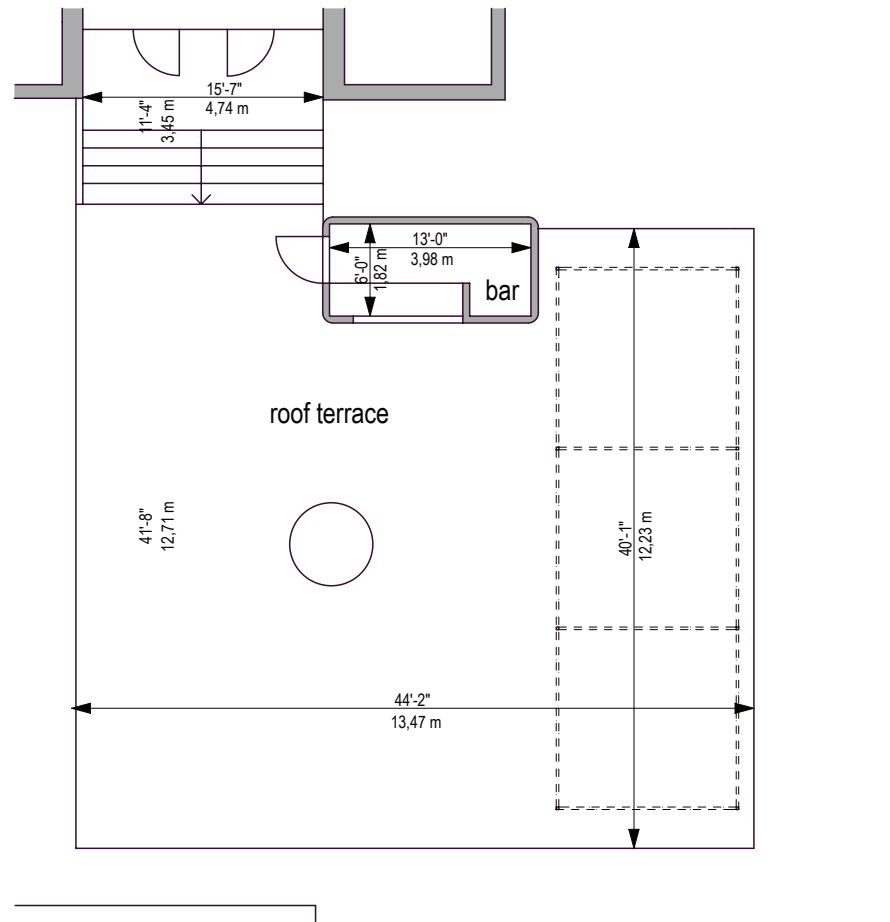

BBLA

BOHEMIAN BENEVOLENT
& LITERARY ASSOCIATION

FLOOR PLANS

BALLROOM | BALCONY | CINEMA | GALLERY | MULTI-FUNCTIONAL ROOM | LIBRARY | ROOF TERRACE

BALCONY

CAPACITY OF 20 PEOPLE

LOCATED ON THE FIFTH FLOOR

CINEMA

CAPACITY OF 60 PEOPLE
LOCATED ON THE FIRST FLOOR

GALLERY

LOCATED ON THE SECOND FLOOR

MULTI FUNCTIONAL ROOM & LIBRARY

CAPACITY OF 180 PEOPLE

LIBRARY CAPACITY OF 74 PEOPLE

LOCATED ON THE THIRD FLOOR

ROOF TERRACE

CAPACITY OF 74 PEOPLE
LOCATED ON THE ROOFTOP