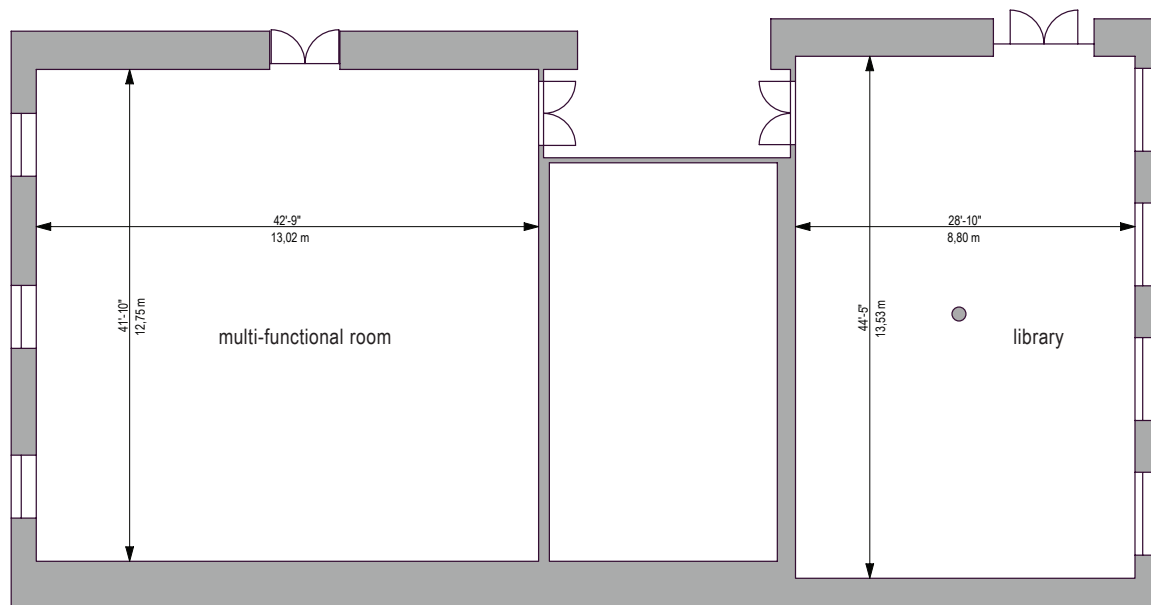

BBLA

BOHEMIAN BENEVOLENT
& LITERARY ASSOCIATION

FLOOR PLANS

BALLROOM | BALCONY | CINEMA | GALLERY | MULTI-FUNCTIONAL ROOM | LIBRARY | ROOF TERRACE

BALCONY

CAPACITY OF 20 PEOPLE

LOCATED ON THE FIFTH FLOOR

CINEMA

CAPACITY OF 60 PEOPLE
LOCATED ON THE FIRST FLOOR

GALLERY

LOCATED ON THE SECOND FLOOR

MULTI FUNCTIONAL ROOM & LIBRARY

CAPACITY OF 180 PEOPLE

LIBRARY CAPACITY OF 74 PEOPLE

LOCATED ON THE THIRD FLOOR

ROOF TERRACE

CAPACITY OF 74 PEOPLE
LOCATED ON THE ROOFTOP