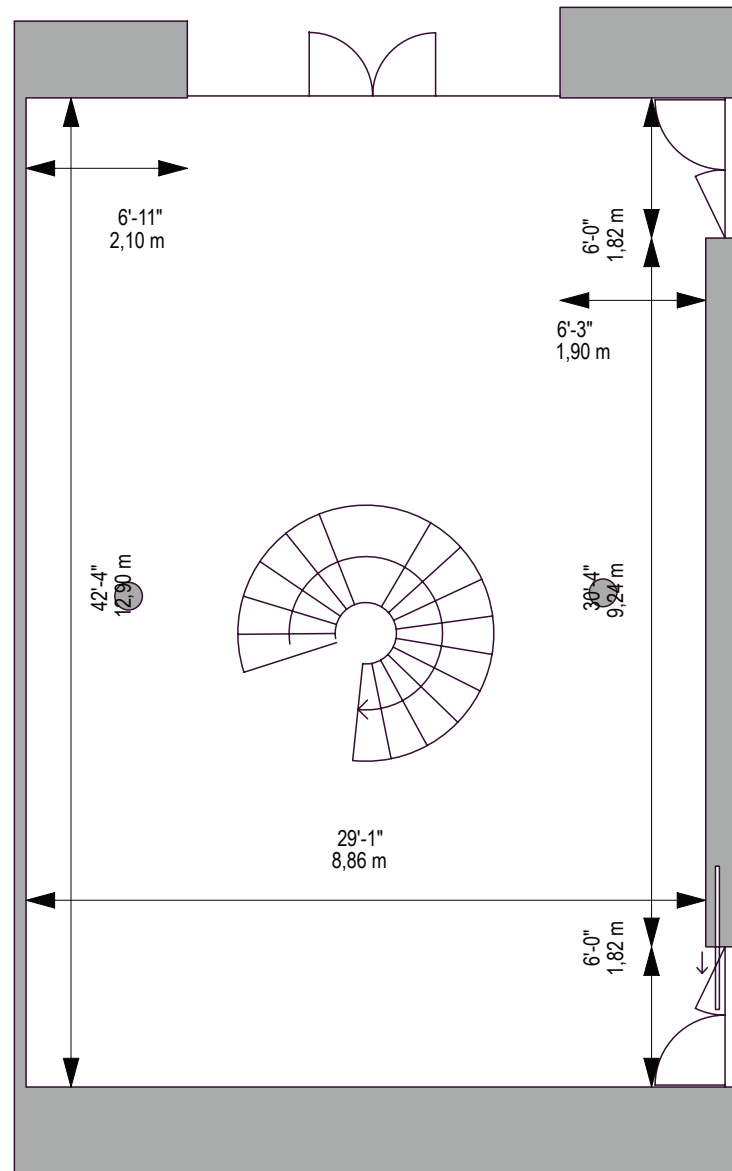

BBLA

BOHEMIAN BENEVOLENT
& LITERARY ASSOCIATION

FLOOR PLANS

BALLROOM | BALCONY | CINEMA | GALLERY | MULTI-FUNCTIONAL ROOM | LIBRARY | ROOF TERRACE

BALCONY

CAPACITY OF 20 PEOPLE

LOCATED ON THE FIFTH FLOOR

CINEMA

CAPACITY OF 60 PEOPLE
LOCATED ON THE FIRST FLOOR

GALLERY

LOCATED ON THE SECOND FLOOR

MULTI FUNCTIONAL ROOM & LIBRARY

CAPACITY OF 180 PEOPLE

LIBRARY CAPACITY OF 74 PEOPLE

LOCATED ON THE THIRD FLOOR

ROOF TERRACE

CAPACITY OF 74 PEOPLE
LOCATED ON THE ROOFTOP